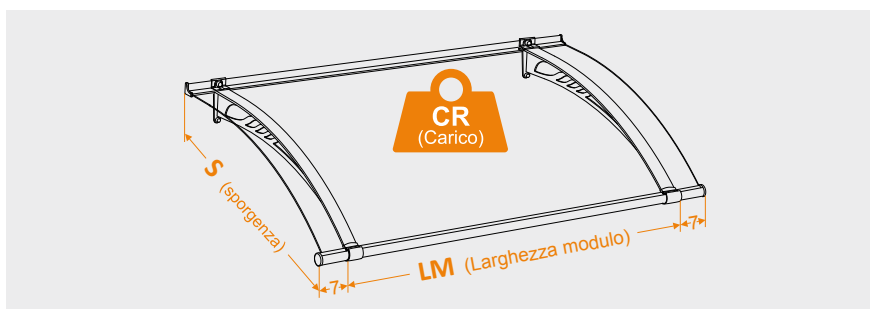

egò[®] is the canopy easy, safety, multipurpose and cheap characterized by the simplicity of assembly and the quality of materials. Can install it on entrances, windows, balcony and wherever there is a need to shelter from rain, hailstorm and snow. **egò**[®] can be combined to every kind of architecture make welcoming your entrance with style and elegance.

Structural steel brackets treated against corrosion, painted with epoxy dust Anthracite colour standard (other colours on request). Roof gutter and overstructure in extruded aluminium 6060/T5, satin silver colour (only finish available). Polycarbonate cover semitransparent with UV protection, in Frosted finish (only finish available). Screws for installation supplied as standard.

TABELLA CARICHI / LOAD TABLE

DIMENSIONI

Sporgenza 0,65			Sporgenza 0,95			Sporgenza 1,25		
Tipologia Modulo	LM Larghezza Modulo	Prezzo (Euro)	Tipologia Modulo	LM Larghezza Modulo	Prezzo (Euro)	Tipologia Modulo	LM Larghezza Modulo	Prezzo (Euro)
Base	1,46		Base	1,46		Base	1,46	
	1,26			1,26			1,26	
	1,06			1,06			1,06	
	0,86			0,86			0,86	
Aggiuntivo	1,40		Aggiuntivo	1,40		Aggiuntivo	1,40	
	1,20			1,20			1,20	
	1,00			1,00			1,00	
	0,80			0,80			0,80	
Flap (coppia)	0,14		Flap (coppia)	0,14		Flap (coppia)	0,14	
Personalizzazioni								
Colore mensola non di serie	+ 15%		Colore mensola non di serie	+ 15%		Colore mensola non di serie	+ 15%	